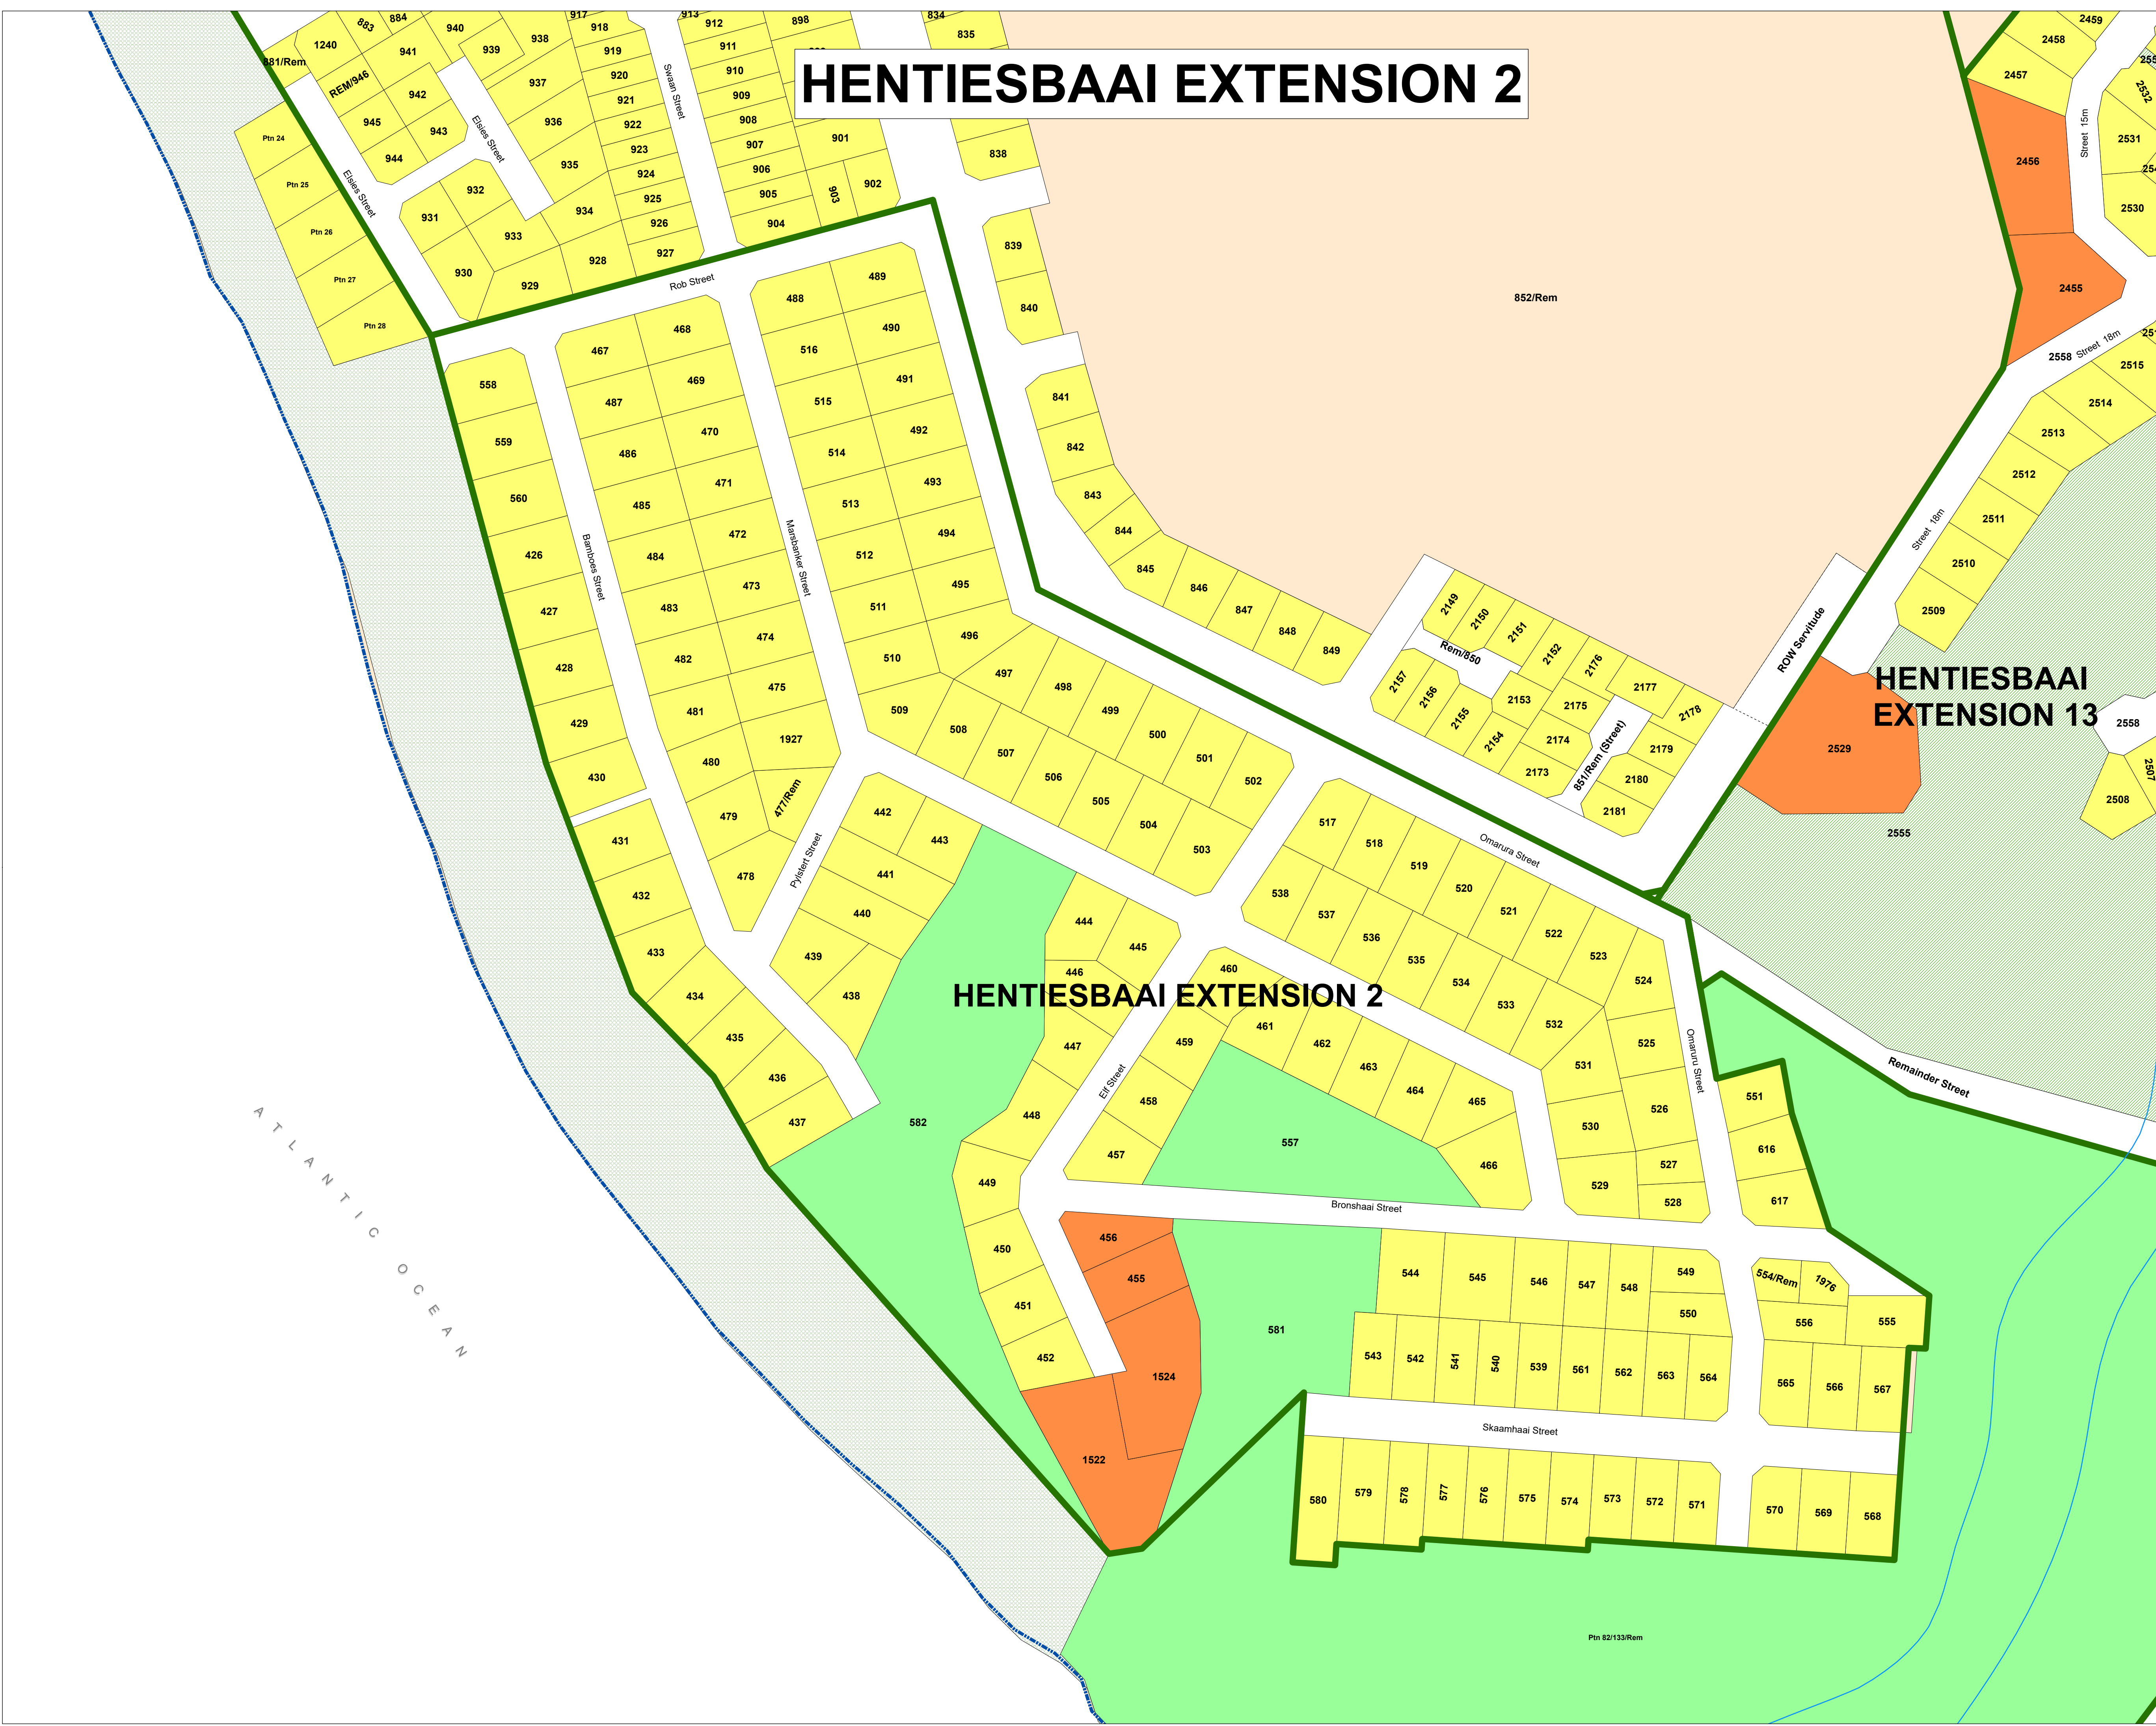

MUNICIPALITY OF HENTIES BAY

Legend

- Zoning**
- Single Residential
 - General Residential 1
 - General Residential 2
 - Office
 - Local Business
 - General Business
 - General Industrial
 - Institutional
 - Private Open Space
 - Special
 - Undetermined
 - New Streets, Proposed Widening
 - Street Closures
 - Government
 - Local Authority
 - Public Open Space
 - Cemetery
 - Existing Streets
 - Beach Area
 - Educational
 - Extension Boundary
 - Local Authority Boundary
 - River

HENTIESBAAI EXTENSION 2

HENTIESBAAI EXTENSION 13

HENTIESBAAI EXTENSION 2

HENTIESBAAI EXTENSION 2

AUGUST 2016

1:1,400